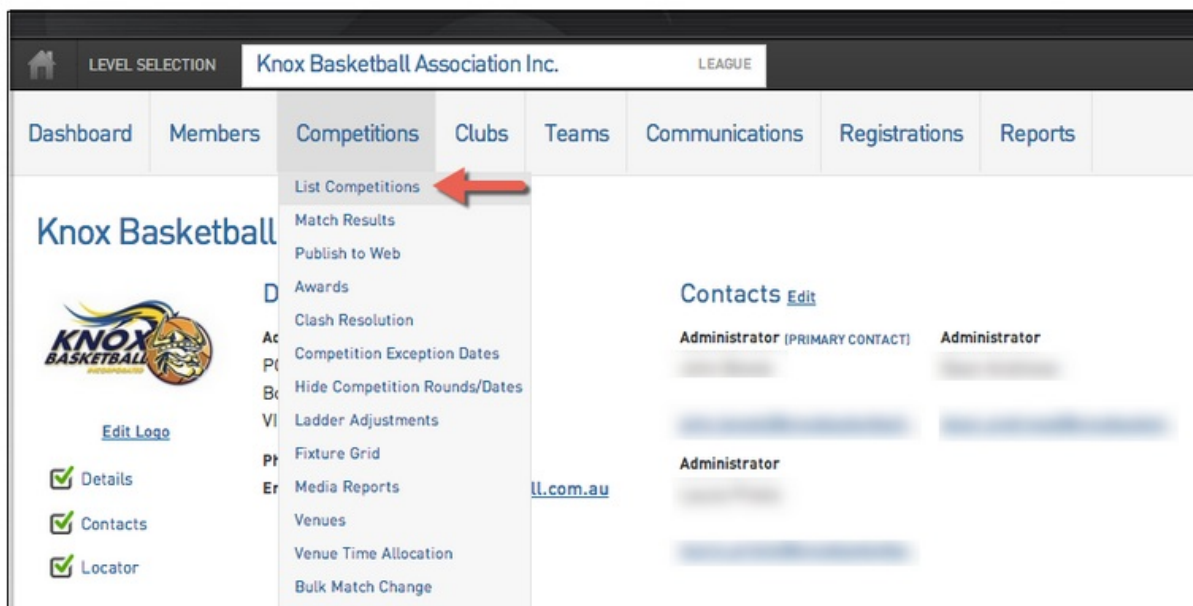

How can I assign another Association's venue to a match in my fixture?

Last Modified on 17/11/2023 12:35 pm AEDT

Note: In order to assign venues from other Associations, you must have the [Teams Across Association](#) function available. Please consult your governing body for more information on enabling Teams Across Association.

1. Hover over Competitions and click 'List Competitions'.

2. Click the magnifying glass next to the competition you want to generate the fixtures for.

Competitions in League

Showing - Season: 2014 Winter | Age Group: --All Age Groups-- | Active