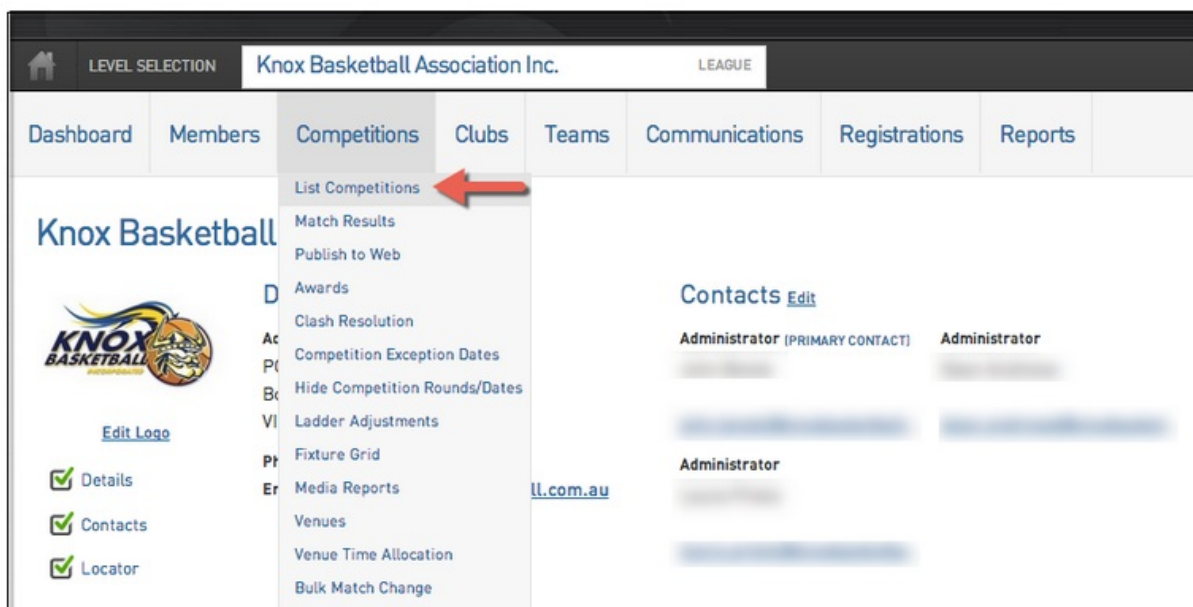

### Generating a Finals Fixture

Finals Fixtures are created in the same way as the normal competition fixture and is based on the Finals Fixture Template selected in the Competition Setup.

1. Hover over Competitions and click List Competitions.