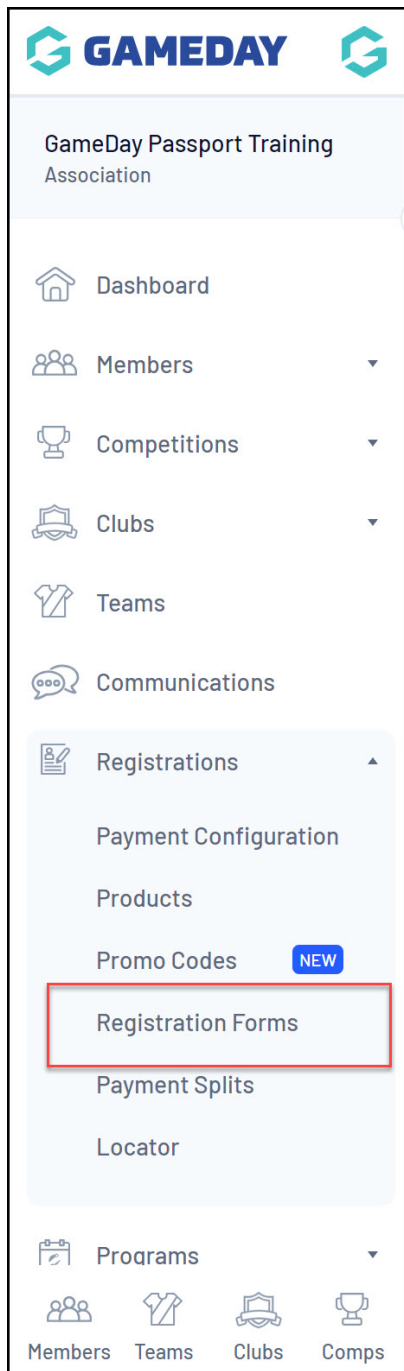

How do I find a Registration Form Number?

Last Modified on 07/12/2023 2:29 pm AEDT

When adding a registration form to a club site, you will be prompted to enter the registration form number. This can be found by following these simple steps:

1. Within your database, click the drop-down arrow under **Registrations** > click **REGISTRATION FORMS**.

2. Once on the Registration Forms page, you will see your forms listed.

Copy and paste this into the widget manager box.