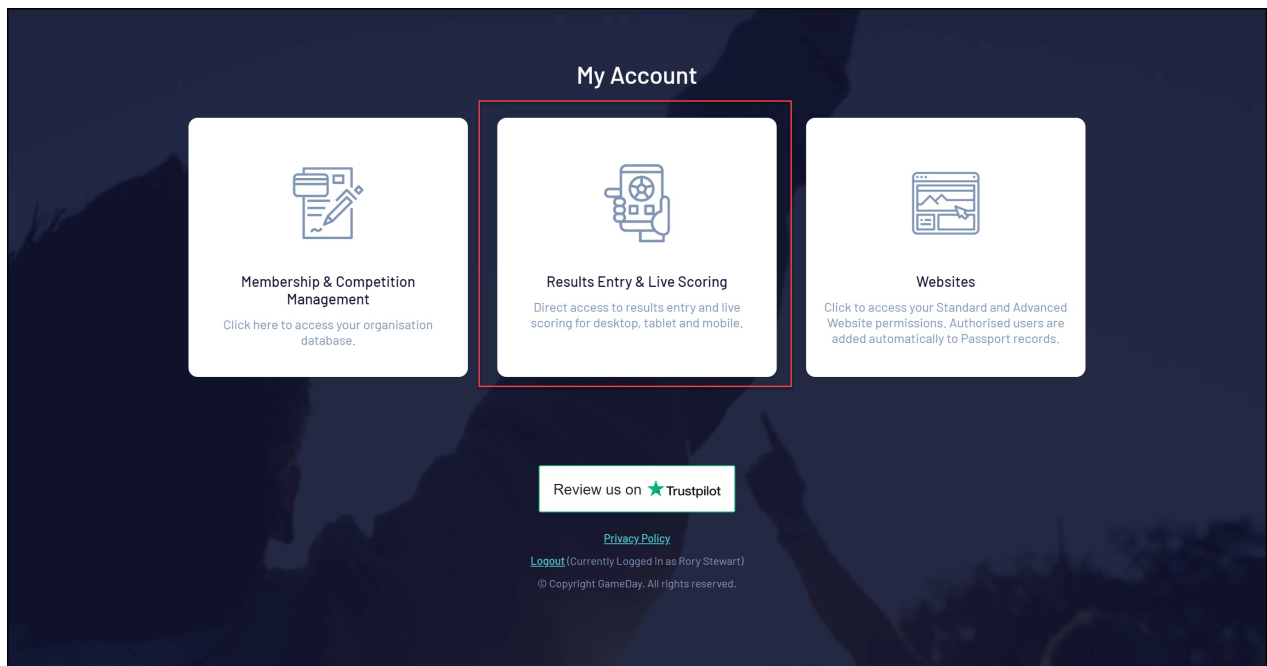

2. Find the match you want to enter results for, then click **AT GAME**