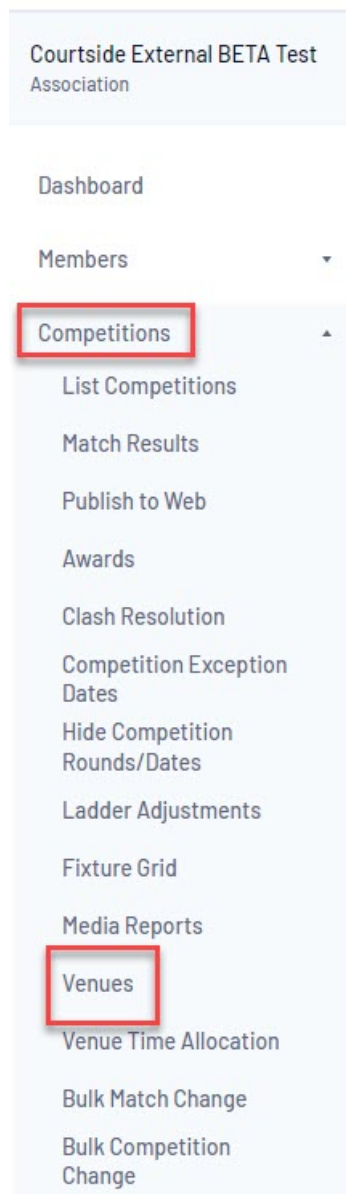

Courtside: Finding Court Id

Last Modified on 05/10/2022 1:15 pm AEDT

Firstly, login to your [Online Membership Database](#) - If you don't have your login details please contact your State Governing Body or Association.

Hover over **Competitions** in the menu and select **Venues**.

Click on the **magnifying glass** icon at the beginning of the line of the venue you want to use. This will open the venue details page.

On the Venue Details page, you can find the **Court ID** against the **Venue ID** Field.

Venue- Centre Court

[Click here](#) to return to list of Venues

To modify, change the details in the boxes below. When you have finished, press the 'Update Venue' button.

Note: All boxes marked with a * must be filled in.