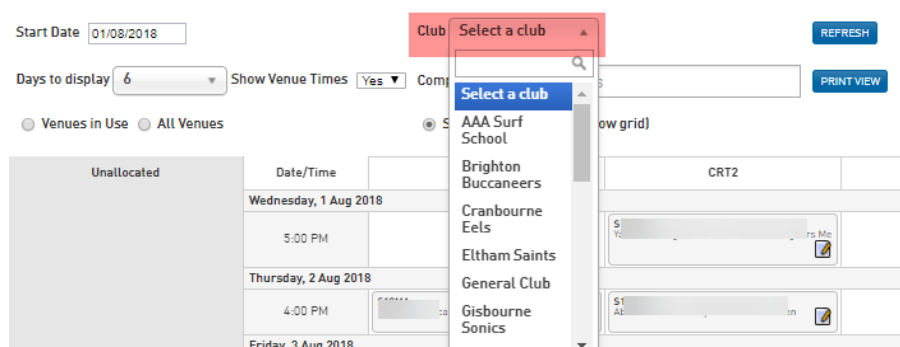

FILTER BY CLUB

Administrators now have the ability to filter the fixture grid to only show games for teams within a specific club. At the top of the fixture grid administrators will have a drop down option to filter to a specific club, which will in turn display the fixture for all the teams in that club. Once the club has been selected click the **refresh** button to reload the grid.