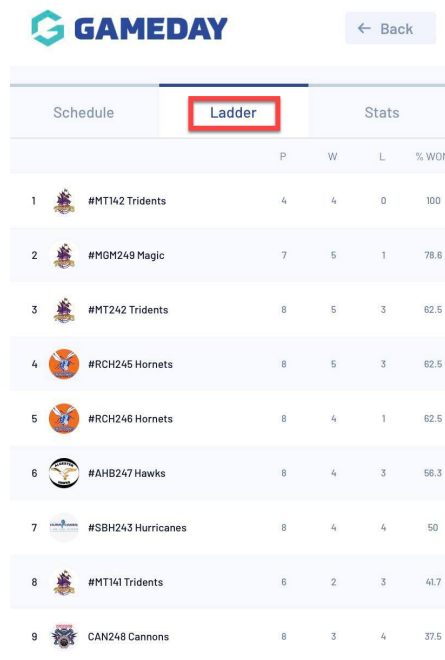

### TEAM HOME

The team home is where you can view the team schedule, ladder and statistics related to this team within the relevant competition.

You can **edit the name** of the the team by clicking the **edit (Star)** icon.

You can see when the team's **next upcoming match** is. This will be blank if the next week's fixture has not been made public by the competition administrator or the season has finished.

The **SCHEDULE** tab displays the fixture for the season for the team itself within the competition, as well as the fixture for the competition as a whole.

You can view the ladder for the competition from the **LADDER** tab.

If you rotate your mobile device you will be able to see more ladder values.

You can also view the **individual statistics** for each member of the team throughout the season.