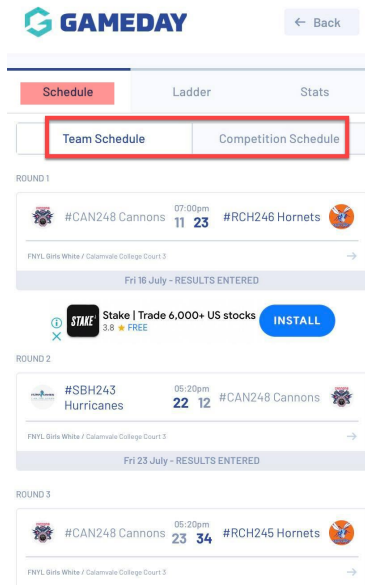

### TEAM HOME

The team home is where you can view the team schedule, ladder and statistics related to this team within the relevant competition.

You can **edit the name** of the the team by clicking the **edit (Star)** icon.

You can see when the team's **next upcoming match** is. This will be blank if the next week's fixture has not been made public by the competition administrator or the season has finished.

The **SCHEDULE** tab displays the fixture for the season for the team itself within the competition, as well as the fixture for the competition as a whole.

You can view the ladder for the competition from the **LADDER** tab.

If you rotate your mobile device you will be able to see more ladder values.

You can also view the **individual statistics** for each member of the team throughout the season.