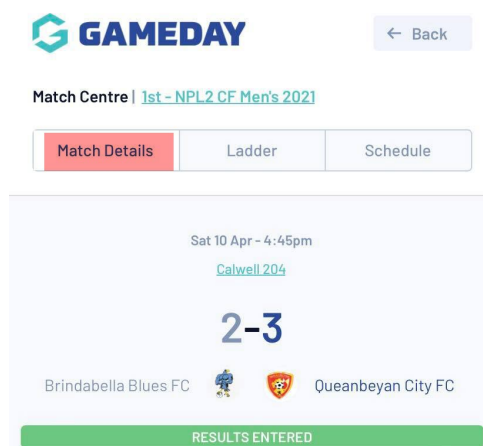

Match Centre

Last Modified on 14/10/2021 10:12 am AEDT

The match centre provides users with a dynamic experience. Prior to the game the match centre displays information about the upcoming games including map options for directions to the venue. Post game the section provides a full break down of the match including top performers, team and player stats, play by play (where available) as well as the competition ladder.

You can access the match centre by clicking into a past or upcoming game within the schedule or team view.

PRE GAME

Prior to the game you can see details of the match, including teams, time, date and a map of the location of the venue.

Here you can also see the season ladder for the competition as well as the competition fixture.

The map location pulls from the address the competition administrators have set for the venue. If this is incorrect, please contact them directly.

POST GAME

You can view the post game information of a match that has been played at any time (as long as the administrators have not hidden the match).

After a match has been completed (and the administrators have published the results) you can view information from that match from within the **match details** tab.