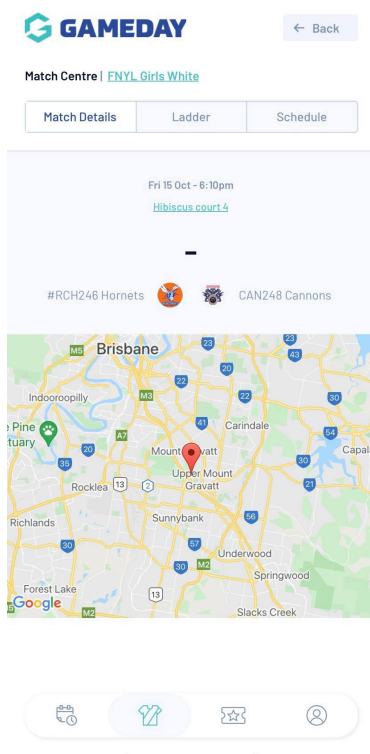

Match Centre

Last Modified on 14/10/2021 10:12 am AEDT

The match centre provides users with a dynamic experience. Prior to the game the match centre displays information about the upcoming games including map options for directions to the venue. Post game the section provides a full break down of the match including top performers, team and player stats, play by play (where available) as well as the competition ladder.

You can access the match centre by clicking into a past or upcoming game within the schedule or team view.

PRE GAME

Prior to the game you can see details of the match, including teams, time, date and a map of the location of the venue.

Here you can also see the season ladder for the competition as well as the competition fixture.

The map location pulls from the address the competition administrators have set for the venue. If this is incorrect, please contact them directly.