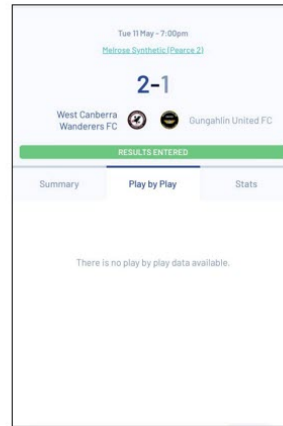

Screen if PLAY BY PLAY is recorded:

Time	Event	Player	Score
03:57	2PT	15. K. Chua	11-23
04:00	FOUL	15. K. Chua	9-23
04:54	2PT	55. O. Lane	9-23
05:25	FOUL	17. N. Joby	9-21
05:56	2PT	0. M. Mairu	9-21
06:20	FOUL	40. M. Barallon	9-19
07:02	FOUL	2. K. To	9-19
08:20	FOUL	55. O. Lane	9-19

Screen if PLAY BY PLAY is not recorded:

Stats tab: this is where individual and team statistics that were recorded throughout the match will display.

Within this tab you can see the team statistics, as well as the individual player statistics for each team (if recorded).

This may be blank if your sport does not record this information.

Team	West Canberra Wanderers FC	Gungahlin United FC
1	Half Time Score	0
2	Full Time Score	1
0	Own Goals	0
2	Yellow Cards	1
0	Red Cards	0
0	Substitutions	0
2		1