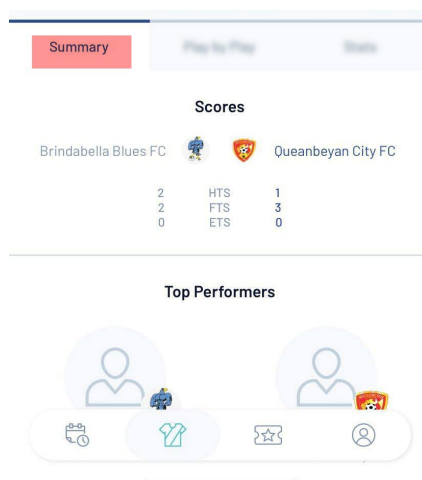

Play by Play tab: this play by play shows when each individual score or statistics was recorded and by which player/team.

The play by play is not applicable for all sports, so this may be blank.