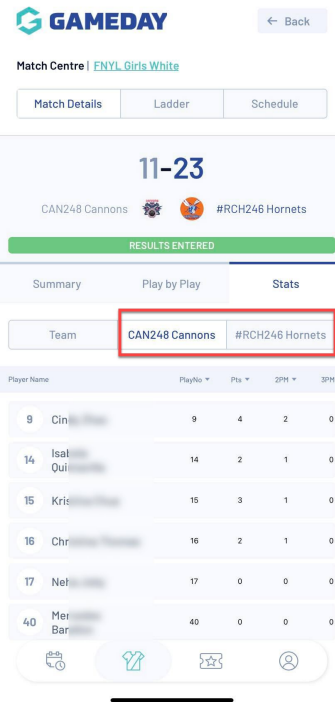

1. Click on the team icon.

2. Click into the relevant team.

3. Under **TEAM SCHEDULE** find a previous match and click into it.

4. Click on the **STATS** tab.

5. Click on your team name.

Scroll to see the statistics for that game.