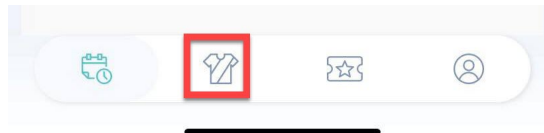

STATISTICS ACROSS THE SEASON FOR YOUR TEAM:

1. Click on the team icon.

2. Click into the relevant team.