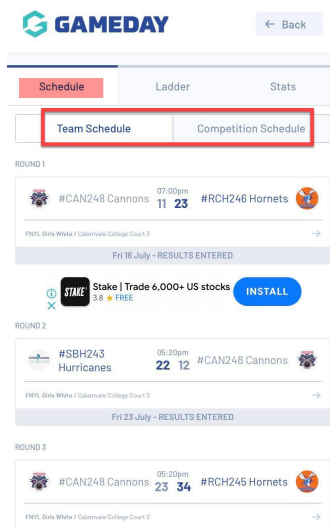

3. Under **TEAM SCHEDULE** find a previous match and click into it.

4. Click on the **STATS** tab.