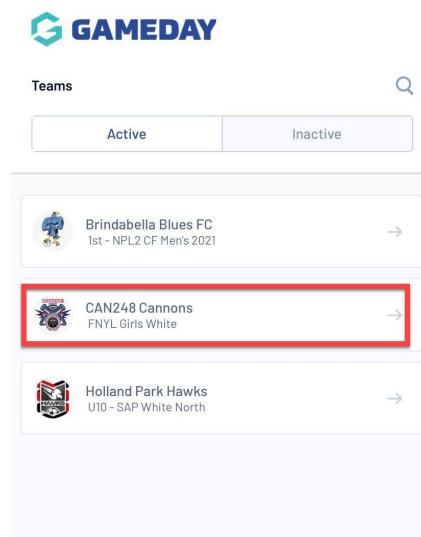

3. Click on the **STATS** tab.

Scroll to find your name within the team list.