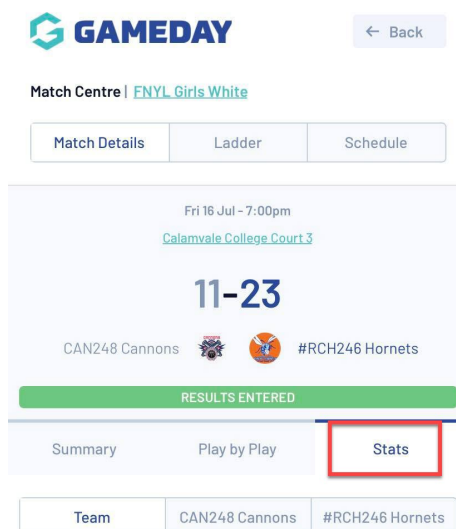

1. Click on the team icon.

2. Click into the relevant team.

3. Under **TEAM SCHEDULE** find a previous match and click into it.

4. Click on the **STATS** tab.

5. Click on your team name.

Scroll to see the statistics for that game.

Rotate your mobile device to see more statistics.

STATISTICS FOR PLAYERS ACROSS THE COMPETITION AS A WHOLE:

If you would like to see the statistics of players from other teams within the competition as a whole you can do so via the following:1

1. Click on the team icon.

2. Click on the **search icon**.

The best way to find this will be to drill down from the league/association first.

3. Click on the **LEAGUE** tab.
4. Search for the league/associaton.