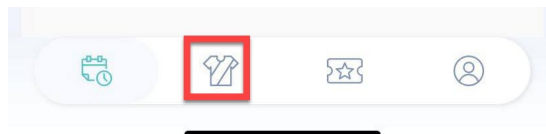

2. Click on the **search icon**.