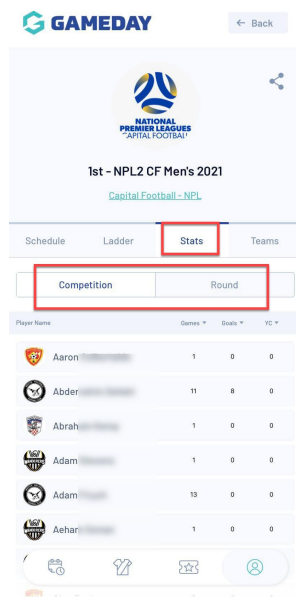

Rotate your mobile device to see more statistics.

STATISTICS FOR PLAYERS ACROSS THE COMPETITION AS A WHOLE:

If you would like to see the statistics of players from other teams within the competition as a whole you can do so via the following:1

1. Click on the team icon.

2. Click on the **search icon**.

The best way to find this will be to drill down from the league/association first.

3. Click on the **LEAGUE** tab.
4. Search for the league/associaton.

5. Scroll to find your league and then click on the league name.

6. Scroll to find your competition and then click on the competition name.

7. Click on the **STATS** tab.

Under the **COMPETITION** tab you will see the statistic leaders across all teams.

Under the **ROUND** tab, you can adjust the round to find the leader across all teams for that particular round.

To filter by a certain statistic, click on the arrow against the statistic name.

Rotate your mobile device to see more statistics.