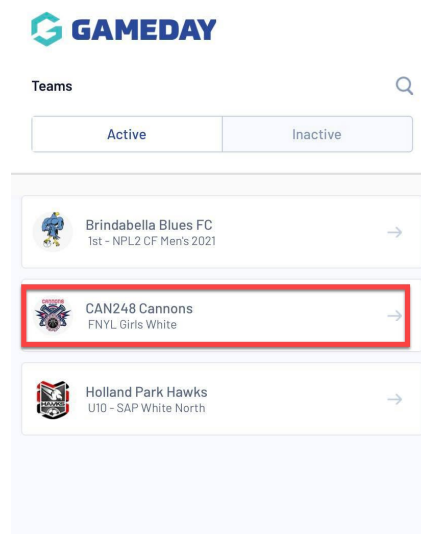

2. Click into the relevant team.