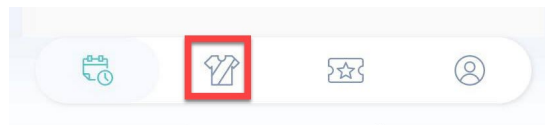

Player Name	Games	Avg Pts	Pts	PFS
Christina Thomas	6	0.3	2	3
Cindy Jones	3	2.0	6	2
Isabel Jones	5	2.2	11	2
Isabela Quintana	6	3.3	20	4
Kristin Jones	5	4.0	20	2
Kristin Jones	1	3.0	3	2
Mercedes Barallon	7	6.9	48	22
Muxi Li	5	7.8	39	8
Neha Jolly	3	0.0	0	7
Pendar Khamis	5	0.4	2	6

Rotate your mobile device to see more statistics.

INDIVIDUAL MATCH STATISTICS FOR YOUR TEAM:

These can only be seen on a past match and if the association/league has published these results for the specific match.

1. Click on the team icon.