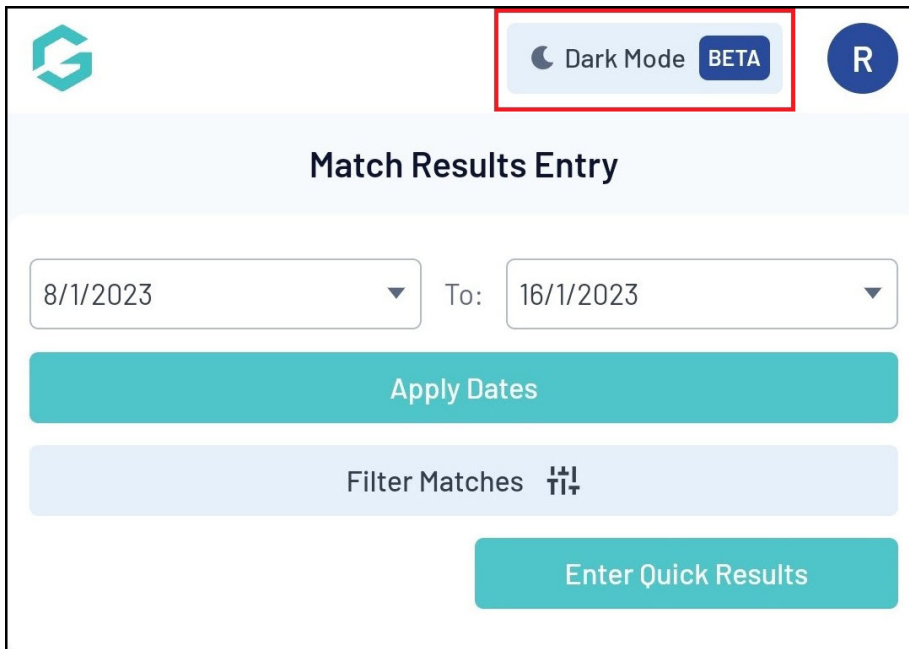

How do I enable Dark Mode in Match Results on Mobile?

Last Modified on 17/11/2023 12:41 pm AEDT

GameDay Passport Match Results allows users to view and navigate the interface using **Dark Mode**, allowing users to view the Passport interface through a darker palette to reduce exposure to blue light and screen brightness, extend battery life and provide an alternative design preference for Passport users.

To toggle between Dark Mode and Light Mode in Passport Match Results mobile display:

Click the **DARK MODE** option

NOTE: You will notice that Dark Mode will display as BETA due to the fact that it is in its initial release phase - this allows for a period of feedback to be provided by users. Users will always be allowed to toggle between Dark Mode and Light Mode.

This will change the theme to Dark Mode, through which the interface is displayed as below:

NOTE: When logging out of Passport, the system will remember the last used display mode so that the next login will default to whichever mode was used in the last session.