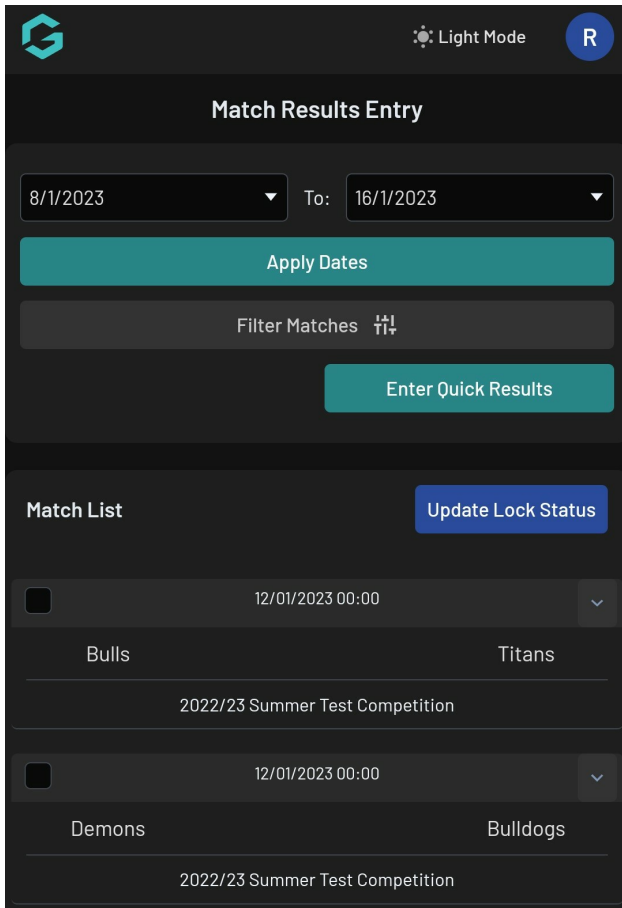

NOTE: When logging out of Passport, the system will remember the last used display mode so that the next login will default to whichever mode was used in the last session.

To toggle back to Light Mode, click the SETTINGS COG > LIGHT MODE