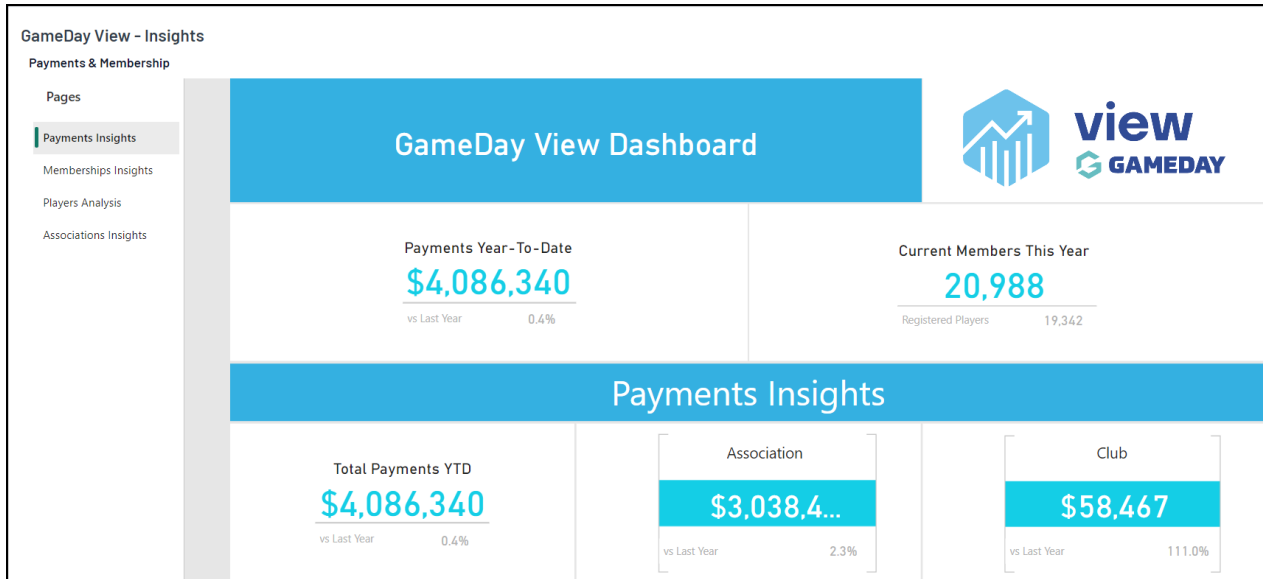

Using high-level summary data and visual insights, GameDay View is designed to give you a quick snapshot of certain metrics within your data set in a format that is perfect for presentations or board reports.

Note: GameDay View is currently not available to all customers. If you do not have access to GameDay View within your Passport database, please contact GameDay directly through the enquiry form [here](#).

Payment Insights

The **Payment Insights** dashboard displays:

- **Payments Year-To-Date:** Your total payment volume for the current year with a comparison to the same time last year.
- **Current Members This Year:** Your total current registered members this year with a breakdown of registered players.
- **Association Payments:** Total payments generated at Association level (only applicable if you are higher than Association level in your hierarchy).
- **Club Payments:** Total payments generated at Club level (only applicable if you are higher than Club level in your hierarchy).
- **YTD Payments by Month:** A bar chart representing the year-to-date payments broken down by month, including a comparison with the same time periods from last year.
- **Payments by Association:** A breakdown of the payments generated by each Association in

your hierarchy, including the total payments, a comparison with the same time last year, and the gross payment volume.

Membership Insights

The **Membership Insights** dashboard displays:

- **Total Members by Member Type**
- **Total Memberships Trend by Season:** A breakdown of total registered members each year, including a trend worm for each Member Type.
- **Player Gender Participation Trend:** A bar chart breakdown of total registered members by year with distribution of Gender.
- **Player Gender Breakdown (Average Season):** A pie chart showing the breakdown of player Gender as an average across all seasons.