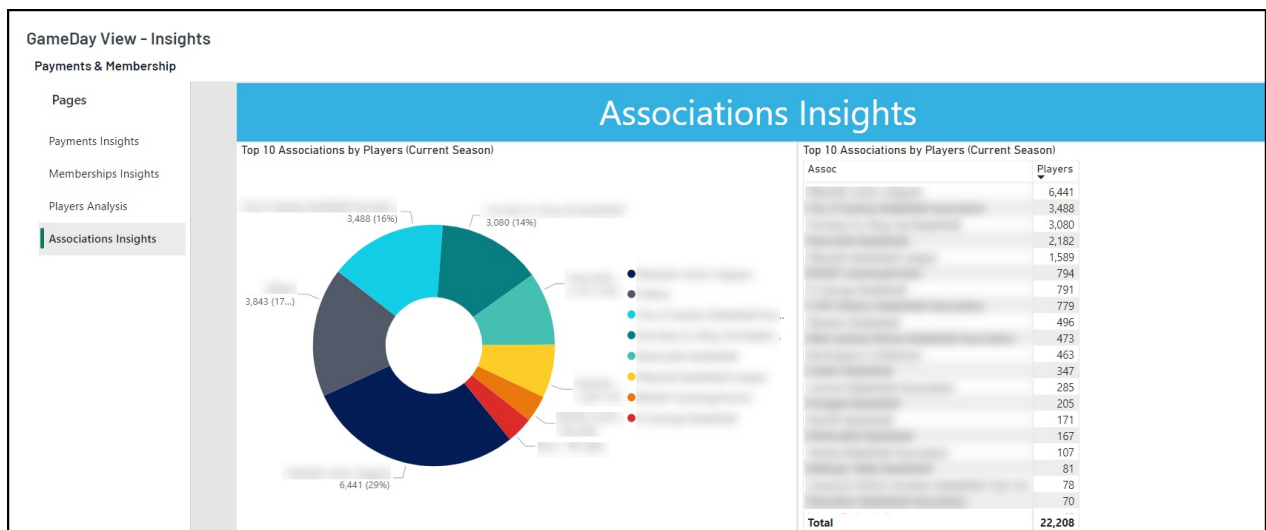

your hierarchy, including the total payments, a comparison with the same time last year, and the gross payment volume.

Membership Insights

The **Membership Insights** dashboard displays:

- **Total Members by Member Type**
- **Total Memberships Trend by Season:** A breakdown of total registered members each year, including a trend worm for each Member Type.
- **Player Gender Participation Trend:** A bar chart breakdown of total registered members by year with distribution of Gender.
- **Player Gender Breakdown (Average Season):** A pie chart showing the breakdown of player Gender as an average across all seasons.

Player Analysis

The **Player Analysis** dashboard displays:

- **Player Age Participation Trend:** A bar chart showing the proportion of player age each year.
- **Player Age Breakdown (Average Season):** A pie chart showing the proportion of player age as an average across all seasons.
- **YTD Member Ethnicity:** A set of pie charts showing the proportion of ethnicities across all members for each year.

Association Insights

The **Association Insights** dashboard (only available for organisations higher than Association-level) displays:

Top 10 Associations by Players (Current Season): A pie chart showing the proportion of players across the top 10 Associations within the hierarchy for the current season. A table-based breakdown is also available showing the total registered players for these Associations.