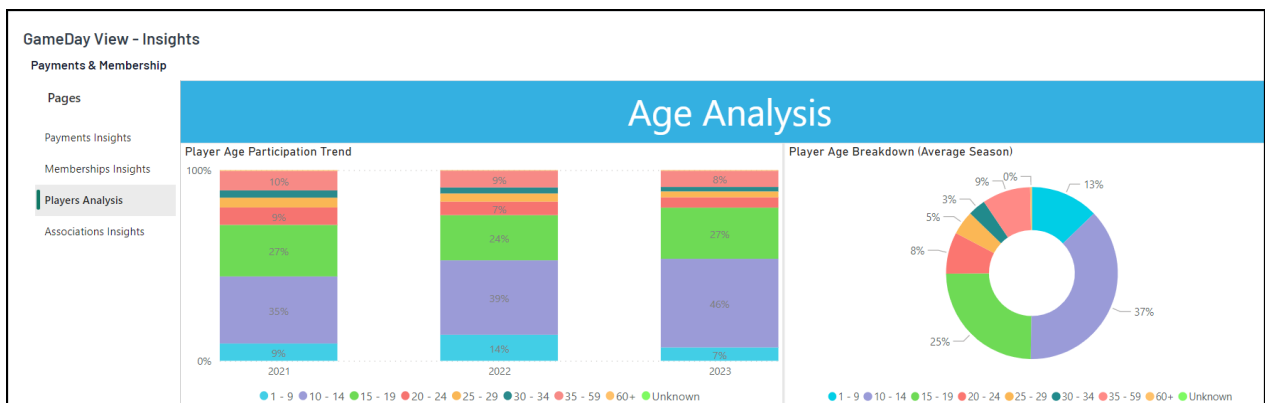

Payment Insights

The **Payment Insights** dashboard displays:

- **Payments Year-To-Date:** Your total payment volume for the current year with a comparison to the same time last year.
- **Current Members This Year:** Your total current registered members this year with a breakdown of registered players.
- **Association Payments:** Total payments generated at Association level (only applicable if you are higher than Association level in your hierarchy).
- **Club Payments:** Total payments generated at Club level (only applicable if you are higher than Club level in your hierarchy).
- **YTD Payments by Month:** A bar chart representing the year-to-date payments broken down by month, including a comparison with the same time periods from last year.
- **Payments by Association:** A breakdown of the payments generated by each Association in

your hierarchy, including the total payments, a comparison with the same time last year, and the gross payment volume.

Membership Insights

The **Membership Insights** dashboard displays:

- **Total Members by Member Type**
- **Total Memberships Trend by Season:** A breakdown of total registered members each year, including a trend worm for each Member Type.
- **Player Gender Participation Trend:** A bar chart breakdown of total registered members by year with distribution of Gender.
- **Player Gender Breakdown (Average Season):** A pie chart showing the breakdown of player Gender as an average across all seasons.

Player Analysis

The **Player Analysis** dashboard displays:

- **Player Age Participation Trend:** A bar chart showing the proportion of player age each year.
- **Player Age Breakdown (Average Season):** A pie chart showing the proportion of player age as an average across all seasons.
- **YTD Member Ethnicity:** A set of pie charts showing the proportion of ethnicities across all members for each year.