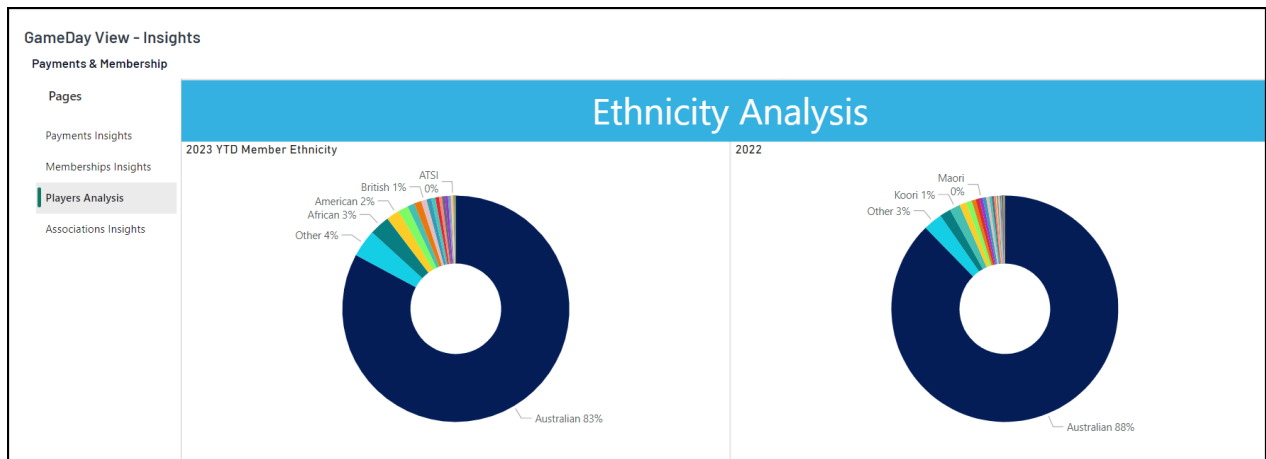

Payment Insights

The **Payment Insights** dashboard displays:

- **Payments Year-To-Date:** Your total payment volume for the current year with a comparison to the same time last year.
- **Current Members This Year:** Your total current registered members this year with a breakdown of registered players.
- **Association Payments:** Total payments generated at Association level (only applicable if you are higher than Association level in your hierarchy).
- **Club Payments:** Total payments generated at Club level (only applicable if you are higher than Club level in your hierarchy).
- **YTD Payments by Month:** A bar chart representing the year-to-date payments broken down by month, including a comparison with the same time periods from last year.
- **Payments by Association:** A breakdown of the payments generated by each Association in

your hierarchy, including the total payments, a comparison with the same time last year, and the gross payment volume.

Membership Insights

The **Membership Insights** dashboard displays:

- **Total Members by Member Type**
- **Total Memberships Trend by Season:** A breakdown of total registered members each year, including a trend worm for each Member Type.
- **Player Gender Participation Trend:** A bar chart breakdown of total registered members by year with distribution of Gender.
- **Player Gender Breakdown (Average Season):** A pie chart showing the breakdown of player Gender as an average across all seasons.

Player Analysis

The **Player Analysis** dashboard displays:

- **Player Age Participation Trend:** A bar chart showing the proportion of player age each year.
- **Player Age Breakdown (Average Season):** A pie chart showing the proportion of player age as an average across all seasons.
- **YTD Member Ethnicity:** A set of pie charts showing the proportion of ethnicities across all members for each year.