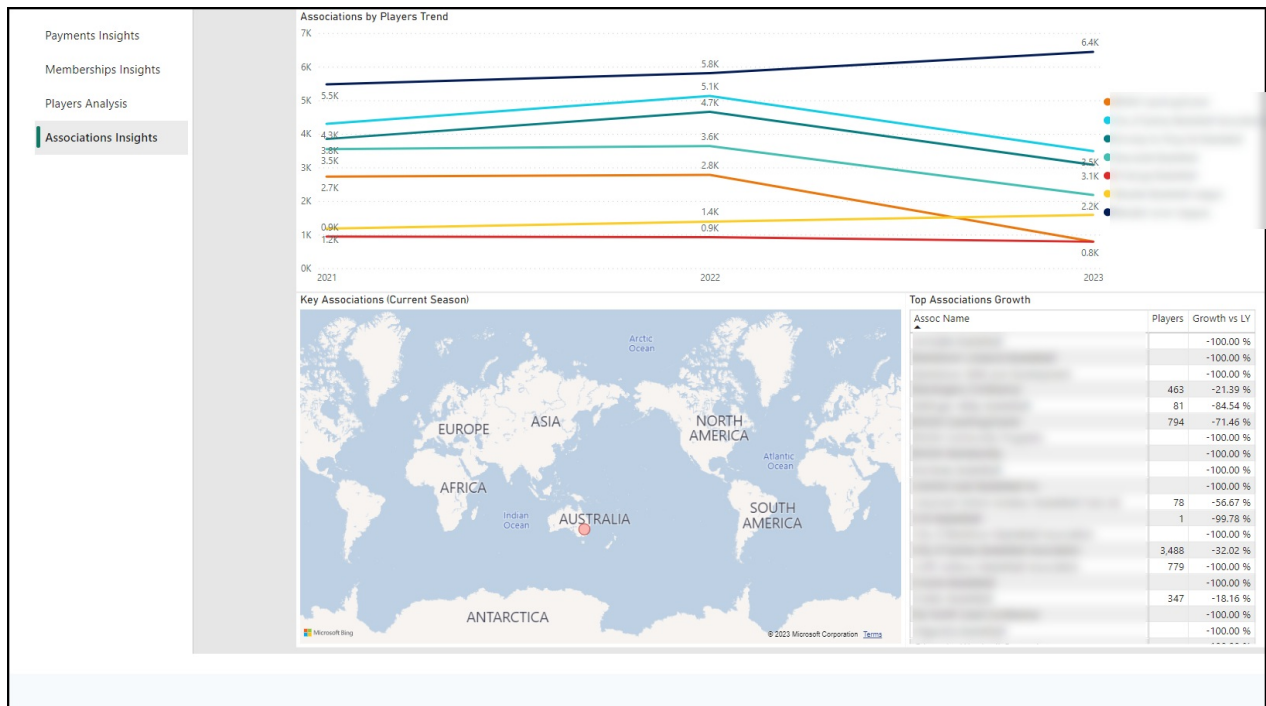

your hierarchy, including the total payments, a comparison with the same time last year, and the gross payment volume.

Membership Insights

The **Membership Insights** dashboard displays:

- **Total Members by Member Type**
- **Total Memberships Trend by Season:** A breakdown of total registered members each year, including a trend worm for each Member Type.
- **Player Gender Participation Trend:** A bar chart breakdown of total registered members by year with distribution of Gender.
- **Player Gender Breakdown (Average Season):** A pie chart showing the breakdown of player Gender as an average across all seasons.

Player Analysis

The **Player Analysis** dashboard displays:

- **Player Age Participation Trend:** A bar chart showing the proportion of player age each year.
- **Player Age Breakdown (Average Season):** A pie chart showing the proportion of player age as an average across all seasons.
- **YTD Member Ethnicity:** A set of pie charts showing the proportion of ethnicities across all members for each year.

Association Insights

The **Association Insights** dashboard (only available for organisations higher than Association-level) displays:

Top 10 Associations by Players (Current Season): A pie chart showing the proportion of players across the top 10 Associations within the hierarchy for the current season. A table-based breakdown is also available showing the total registered players for these Associations.

Associations by Players Trend: Trend worm showing the number of registered players across each season for the top Associations.

Key Associations (Current Season): An interactive hotspot map showing the top Associations (by player volume) across the world.