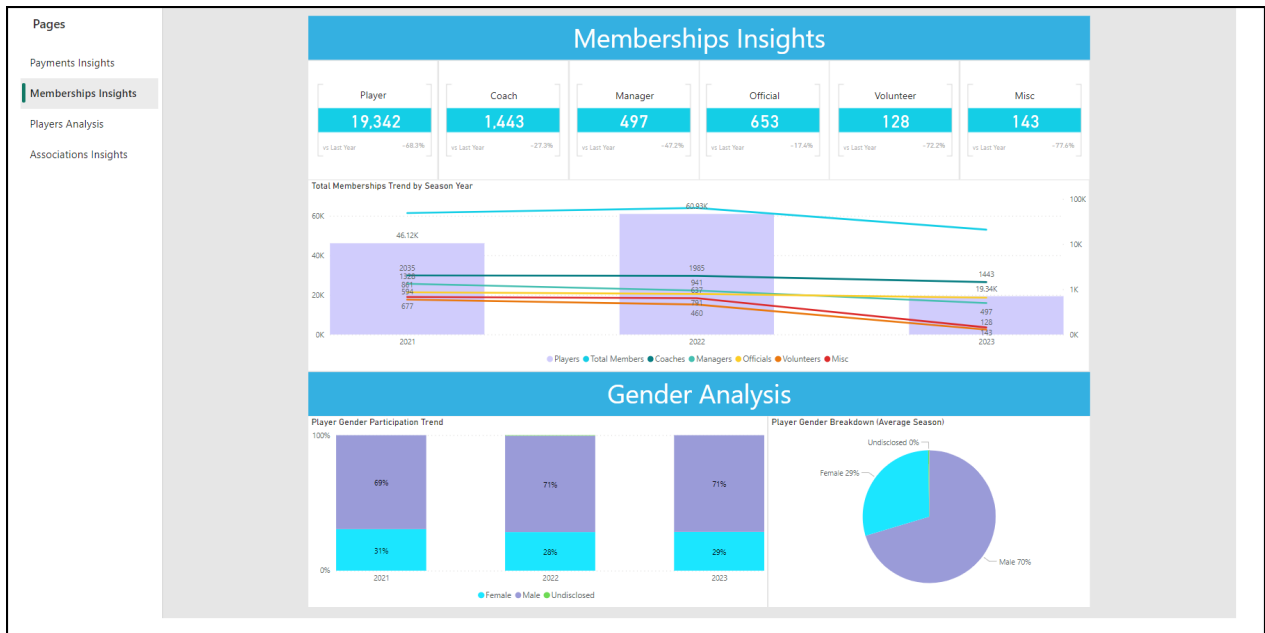

Payment Insights

The **Payment Insights** dashboard displays:

- **Payments Year-To-Date:** Your total payment volume for the current year with a comparison to the same time last year.
- **Current Members This Year:** Your total current registered members this year with a breakdown of registered players.
- **Association Payments:** Total payments generated at Association level (only applicable if you are higher than Association level in your hierarchy).
- **Club Payments:** Total payments generated at Club level (only applicable if you are higher than Club level in your hierarchy).
- **YTD Payments by Month:** A bar chart representing the year-to-date payments broken down by month, including a comparison with the same time periods from last year.
- **Payments by Association:** A breakdown of the payments generated by each Association in

your hierarchy, including the total payments, a comparison with the same time last year, and the gross payment volume.

Membership Insights

The **Membership Insights** dashboard displays:

- **Total Members by Member Type**
- **Total Memberships Trend by Season:** A breakdown of total registered members each year, including a trend worm for each Member Type.
- **Player Gender Participation Trend:** A bar chart breakdown of total registered members by year with distribution of Gender.
- **Player Gender Breakdown (Average Season):** A pie chart showing the breakdown of player Gender as an average across all seasons.

Player Analysis

The **Player Analysis** dashboard displays:

- **Player Age Participation Trend:** A bar chart showing the proportion of player age each year.
- **Player Age Breakdown (Average Season):** A pie chart showing the proportion of player age as an average across all seasons.
- **YTD Member Ethnicity:** A set of pie charts showing the proportion of ethnicities across all members for each year.