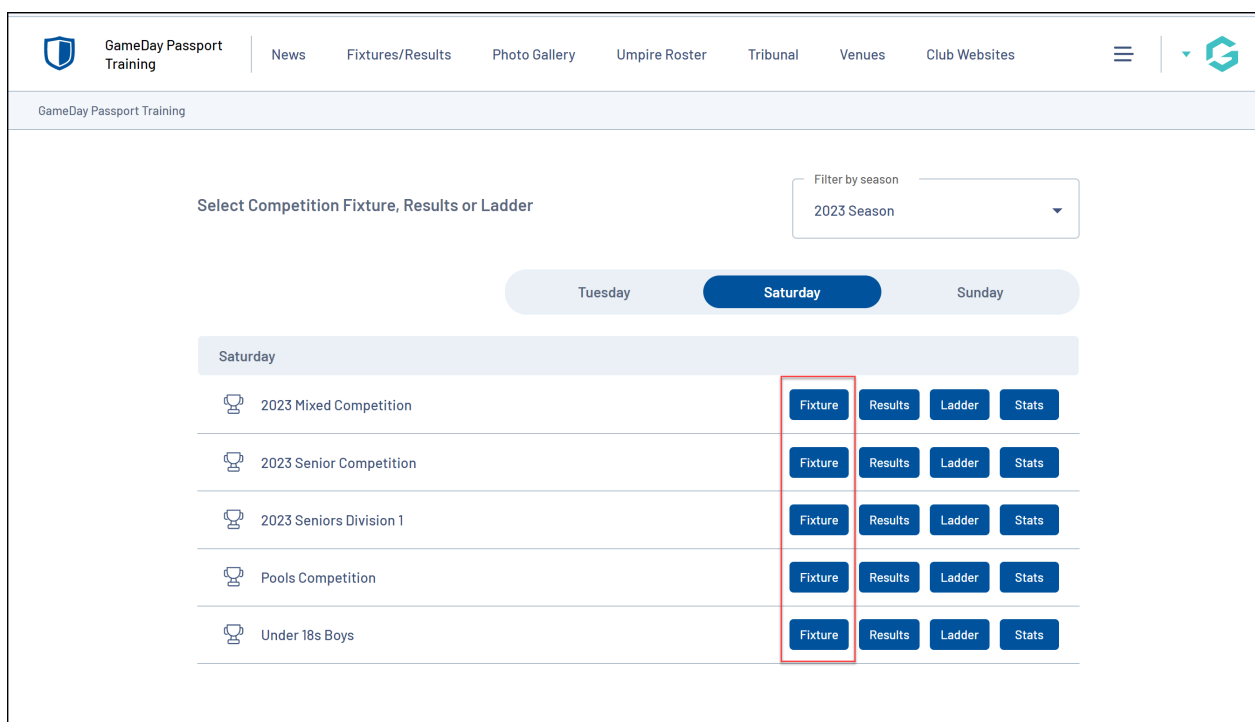

## How to track a game online using Live Scoring

Last Modified on 26/04/2023 1:48 pm AEST

When using Live Scoring, your play-by-play actions and cumulative match scores will appear in real time on your Passport website match centre.

To find your play-by-play actions on your website:

1. Open your website and navigate to the **FIXTURES/RESULTS** page.

2. Find the competition you want to see, then click **FIXTURE**.

3. Find the match you want to see, then click **MATCH CENTRE**.