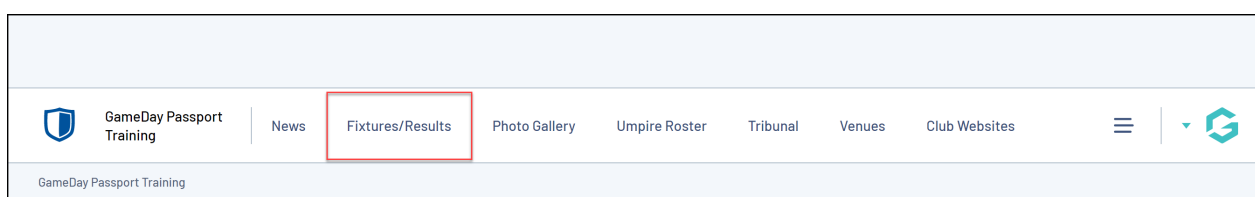

How to track a game online using Live Scoring

Last Modified on 26/04/2023 1:48 pm AEST

When using Live Scoring, your play-by-play actions and cumulative match scores will appear in real time on your Passport website match centre.

To find your play-by-play actions on your website:

1. Open your website and navigate to the **FIXTURES/RESULTS** page.

2. Find the competition you want to see, then click **FIXTURE**.