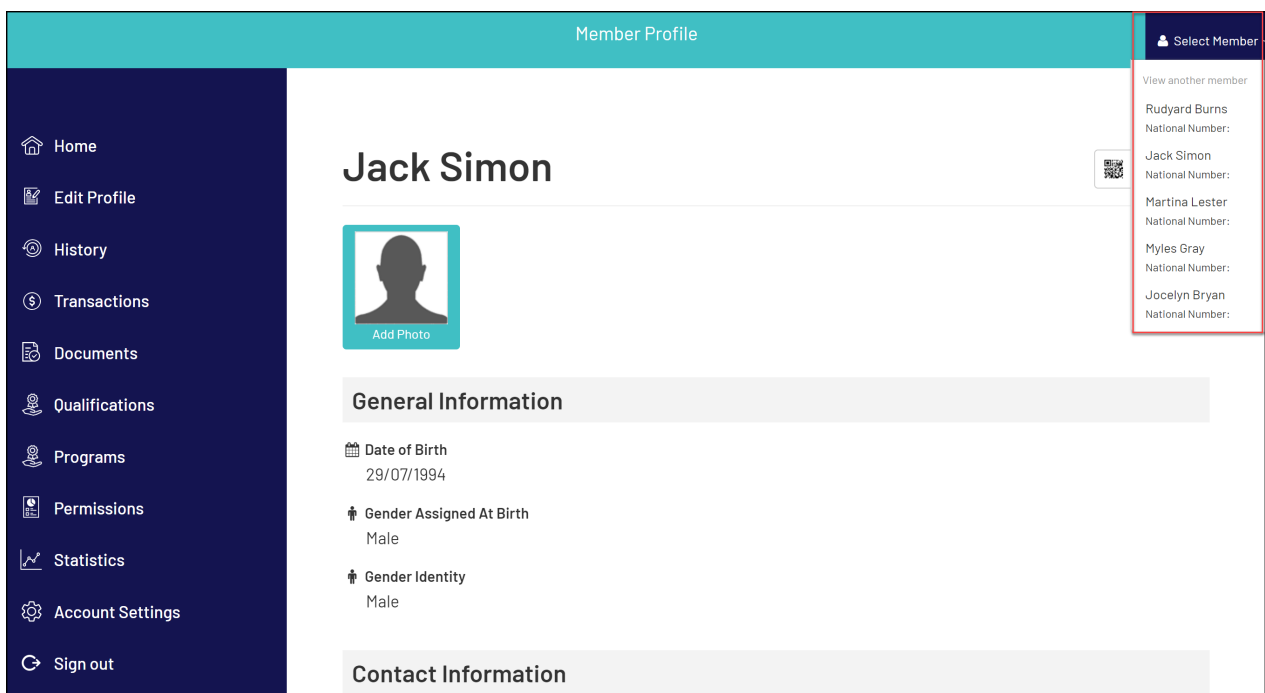

4. Click **HISTORY** in the left-hand menu