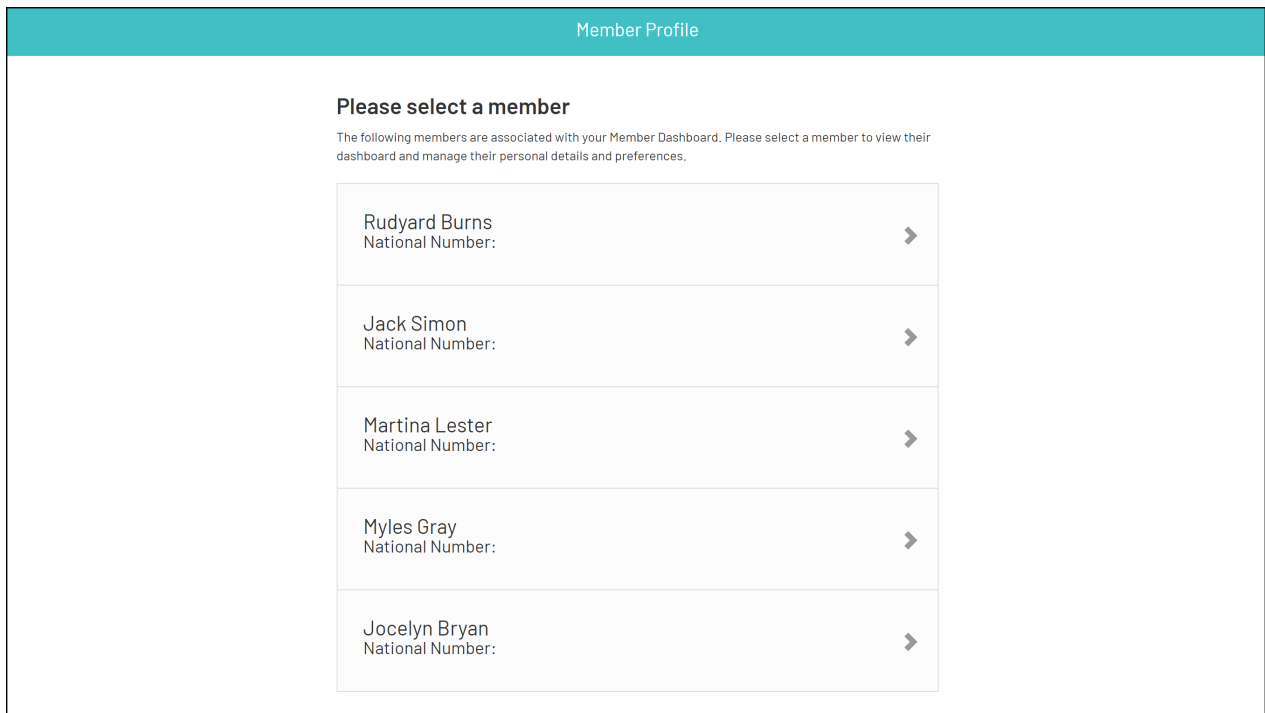

3. Once you have successfully logged in, you can change the member (if linked to multiple) in the top-right hand corner of the page by clicking the **SELECT MEMBER** option.