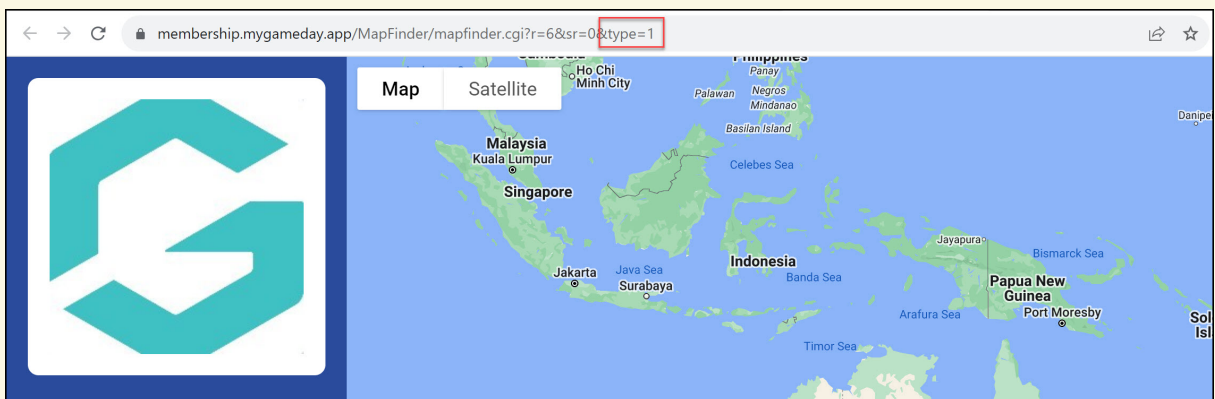

How do I open my front-end Locator?

Last Modified on 15/11/2023 3:29 pm AEDT

As a Passport administrator, you can open your relevant sport's [Locator](#) directly through your organisation database.

Note: Depending on which level you open the locator from, you will find that the search results on the locator are reflective of that database level

- Locators opened from a Club level will only return Clubs in the search results
- Locators opened from an Association/League level will only return Associations/Leagues in the search results
- Locators opened from an organisation specifically configured for Program or Course registrations will only return individual Programs or Courses in the search results

Hint: You can identify which type of Locator you are looking at by checking the 'type=' value in the locator URL

- Club Locators have a **type=1** in the URL
- Association Locators have a **type=2** in the URL
- Program/Course Locators have a **type=3** in the URL

To open your sport's front-end Locator:

1. In the left-hand menu, click **Registrations > LOCATOR**