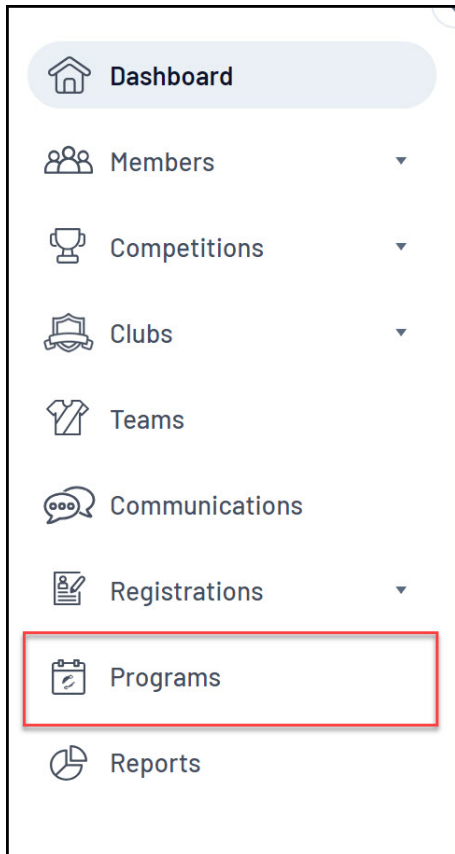

## How do I open my Program Locator?

Last Modified on 04/12/2023 2:42 pm AEDT

As an organisation offering Programs through GameDay Passport, you can access your public-facing Program Locator following the steps below:

1. In the left-hand menu, click **PROGRAMS**

2. Click **VIEW LOCATOR**

This will open the front-end Program Locator through which potential attendees can find courses to enrol in.