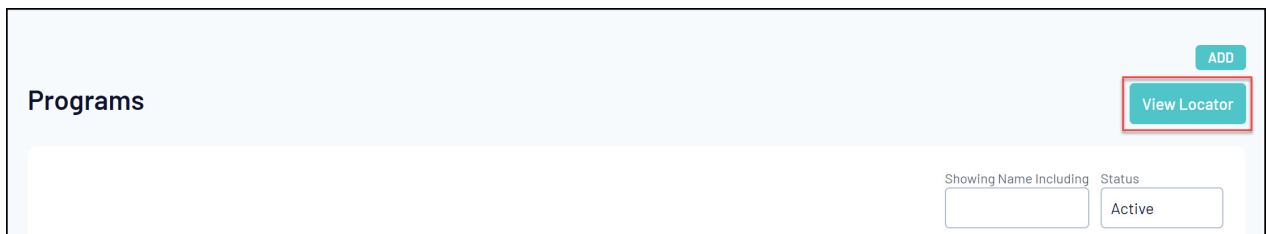

## How do I open my Program Locator?

Last Modified on 04/12/2023 2:42 pm AEDT

As an organisation offering Programs through GameDay Passport, you can access your public-facing Program Locator following the steps below:

1. In the left-hand menu, click **PROGRAMS**

2. Click **VIEW LOCATOR**

This will open the front-end Program Locator through which potential attendees can find courses to enrol in.