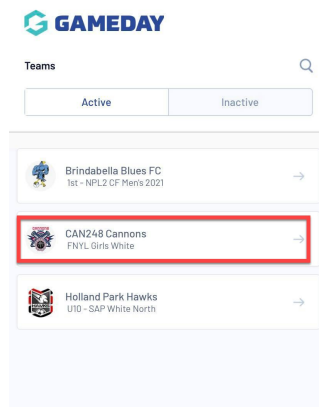

2. In your active teams, click into the relevant team.