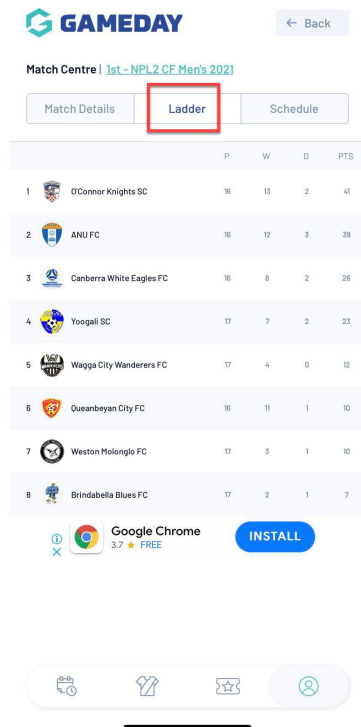

## How do I view a competition ladder in the GameDay App?

Last Modified on 17/01/2024 3:41 pm AEDT

The ladder for the competition can be viewed via:

### **AN INDIVIDUAL MATCH:**

1. In the schedule tab, click into an upcoming match.

2. Click on the **LADDER** tab.

To see more ladder fields, rotate your mobile device.

**TEAM HOMEPAGE:**

1. Click on the TEAM icon.