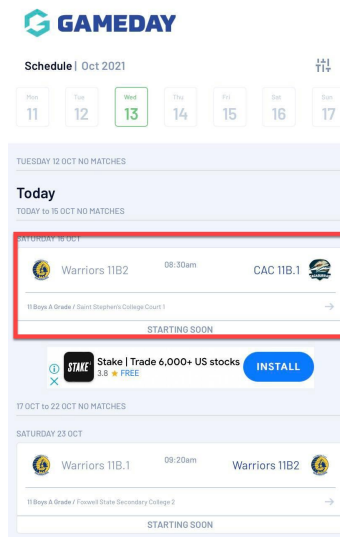

## How do I view a competition ladder in the GameDay App?

Last Modified on 17/01/2024 3:41 pm AEDT

The ladder for the competition can be viewed via:

### **AN INDIVIDUAL MATCH:**

1. In the schedule tab, click into an upcoming match.

2. Click on the **LADDER** tab.

To see more ladder fields, rotate your mobile device.

**TEAM HOMEPAGE:**

1. Click on the TEAM icon.