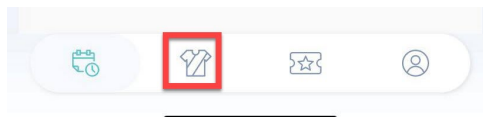

### **AN INDIVIDUAL MATCH:**

1. In the schedule tab, click into an upcoming match.

2. Click on the **LADDER** tab.

To see more ladder fields, rotate your mobile device.

**TEAM HOMEPAGE:**

1. Click on the TEAM icon.