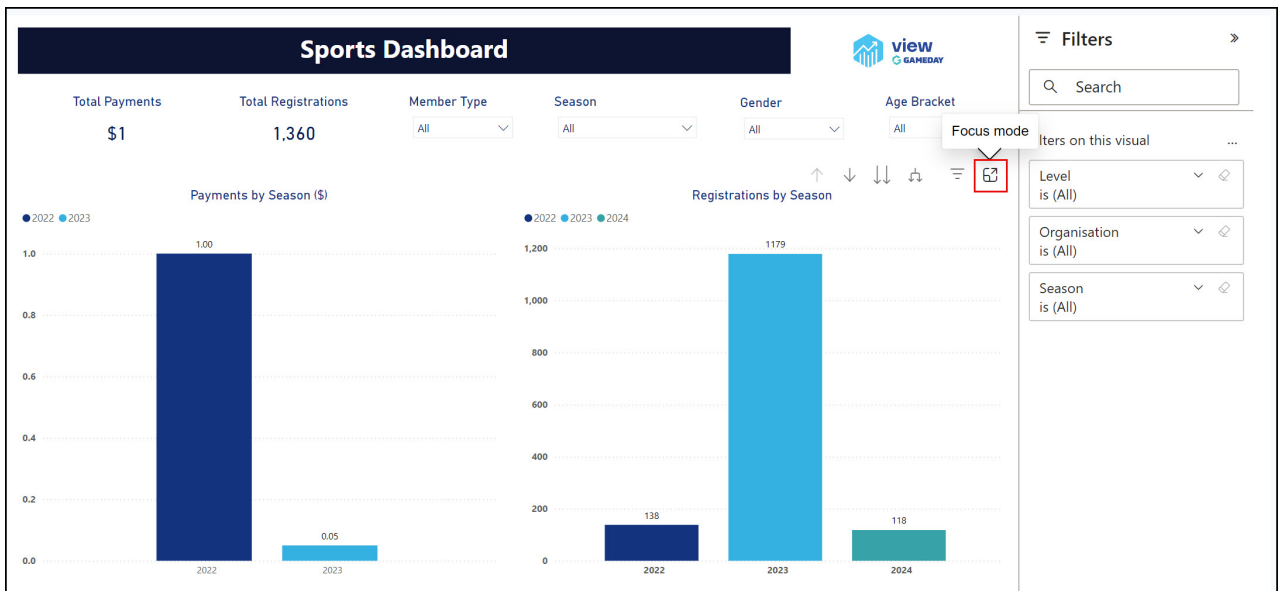

1. In the left-hand menu, select **GameDay View > GAMEDAY VIEW INSIGHTS**

Dashboard

Associations

Finances

Clearances

Courses

Registrations

Member Profile Portal

Reports

GameDay View

GameDay View  
- Insights (v3)

2. Hover over the relevant widget, then select the **FOCUS MODE** icon

This will open the widget in an expanded full screen mode, in which you can interact with the widget, including filtering and drill down features: